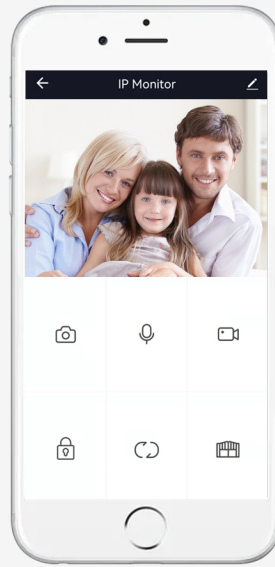

Convenience and essential security for your front door