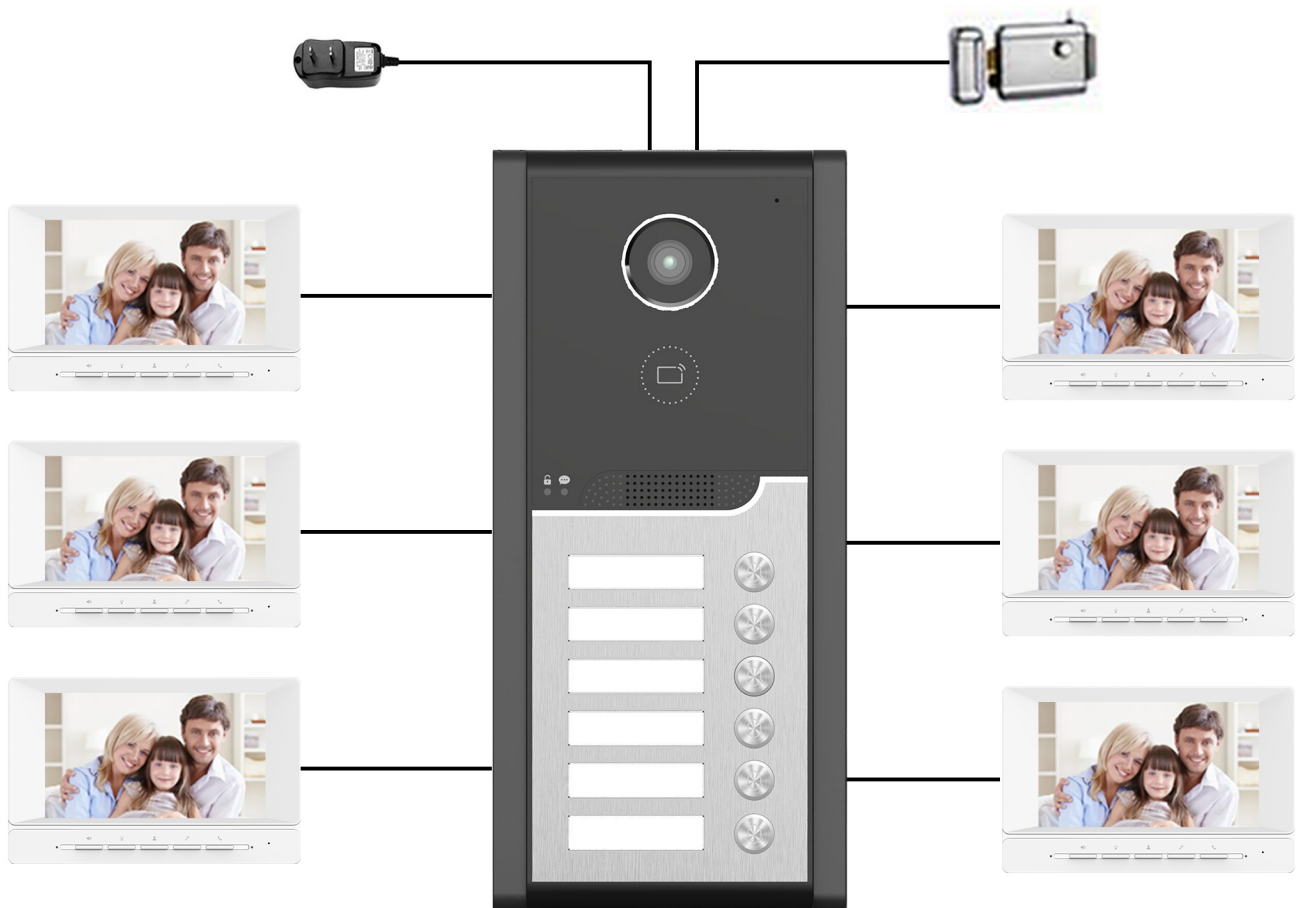

Multi- apartment visual intercom doorbell

- Video intercom, monitoring, RFID Card, Infrared Night Vision
- Network cable connection, outdoor unit power supply, monitor don't power supply, safe and stable
- Metal shell outdoor, rainproof and night vision
- 2-6 households available
- RFID card, supported 500 user cards

Indoor unit		Outdoor	
Display	TFT-LCD 7-inch HD monitor	Camera angle	120°
Resolving power	800*480	Camera pixel	1 megapixel(100w)
Ringing tone	25 ringtones	Host material	Aluminum alloy + glass panel
Working temperature	-20~60°C	Power supply mode	12-15v
Installation mode	Wall mounting	Installation mode	Embedded wall installation
Overall dimension	165*230*22mm	Overall dimension	127*265*42mm