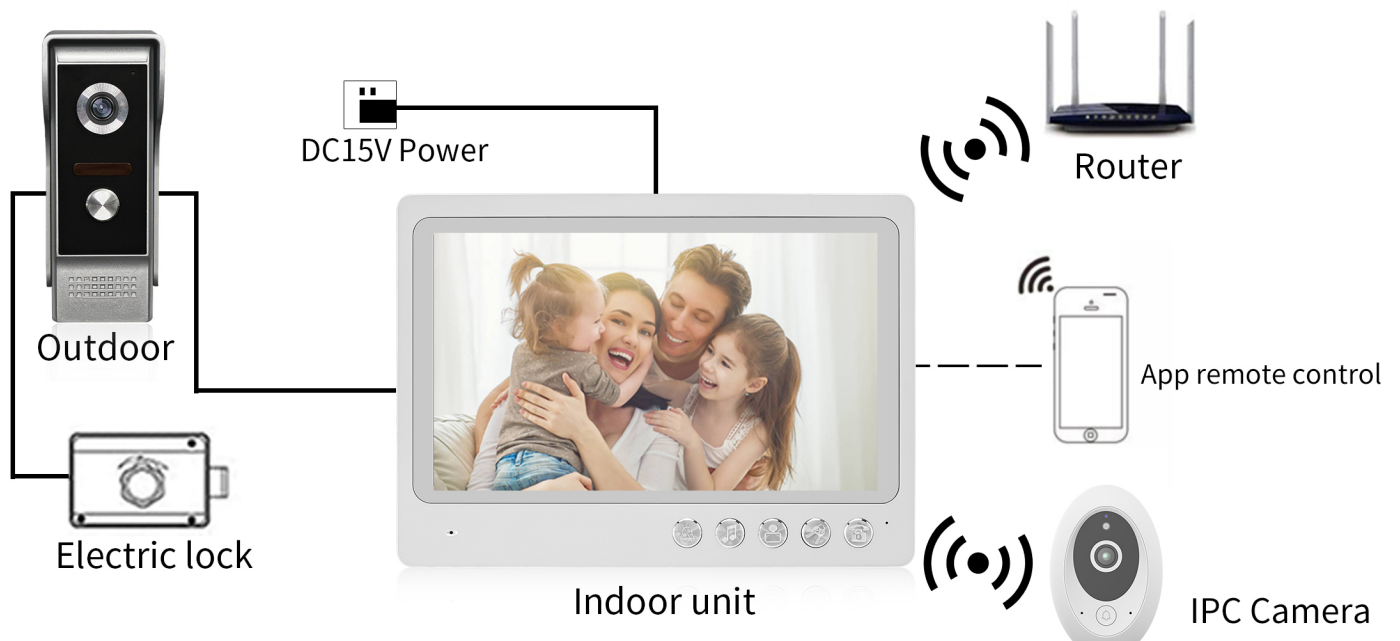

Outdoor unit parameters

Model	IDS-HD/IDT-HD
Function introduction	Video intercom, card swiping, password unlocking, night vision, rain proof
Camera pixel	1080P
Connection mode	Network cable connection
Appearance dimension	98*180*35mm
Power supply mode	Poe power supply / DC12 ~ 15V power supply

Phone Unlock

Night Vision

Rainproof

HD camera captures clear images and transmits clear images to mobile phones.

Wireless Emergency Alert System with intercom and Monitoring.

It is not only a doorbell, but also an emergency pager for the elderly and children.

Make your life simple

- Easy connection, application operation is simple .
- Automatic video, support 128G storage.
- One key call, indoor unit and mobile phone receive push at the same time, easy to talk.
- Can be used with multiple cameras, anytime, anywhere remote monitoring.
- A variety of lock mode, indoor unit lock, mobile phone remote lock

Model: XSL-V70RM

Function introduction	Videoe intercom, unlocking, monitoring, photographing and recording, UI operation interface
Product parameters	7-inch display, 800 * 480 resolution, DC15V indoor unit power supply
Connection mode	Rvv5 core connection
Appearance dimension	230*165*20mm
Product material	ABS engineering plastics