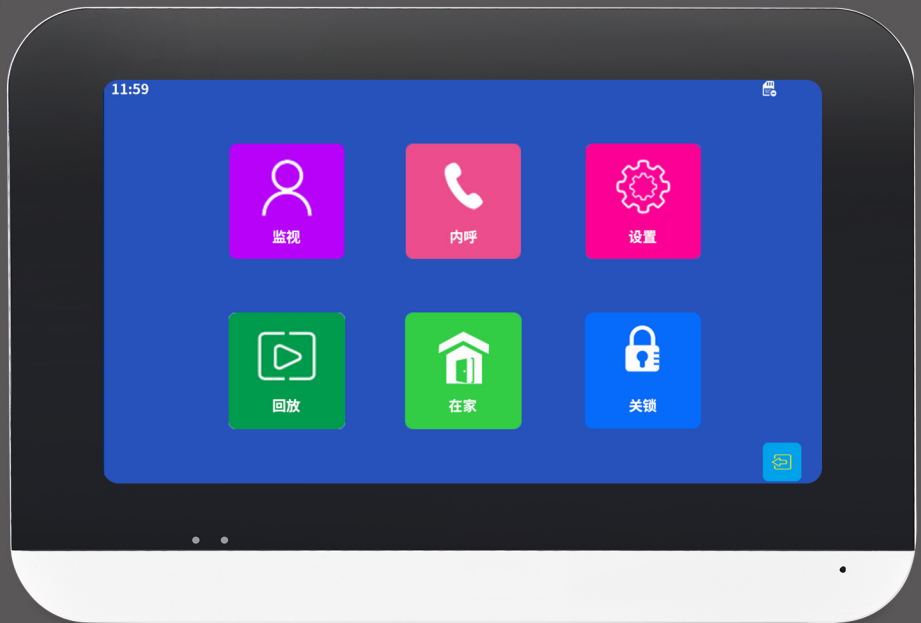

Wired-WiFi Video Doorbell For Villa

Digital high-definition WiFi doorbell

video intercom

HD touch screen

2 million pixels

Internal call

Message

Password Unlock

ID Card

Remote locking

Mobile detection

Night vision rainproof

Digital High Definition WiFi Doorbell Connection Diagram

1 to 1 Wiring Diagram

POE Switch Wiring Diagram

Indoor unit parameters

Model	V70MT-HD
Function introduction	APP remote video intercom, unlocking, monitoring, photographing and video recording, message and internal call
Product parameters	7-inch display, 1024 * 600 resolution
Connection mode	Network cable connection
Appearance dimension	195*132*16mm
Power supply mode	DC12 ~ 15V power supply

Outdoor unit parameters

Model	IDS-HD/IDT-HD
Function introduction	Video intercom, card swiping, password unlocking, night vision, rain proof
Camera pixel	1080P
Connection mode	Network cable connection
Appearance dimension	98*180*35mm
Power supply mode	Poe power supply / DC12 ~ 15V power supply