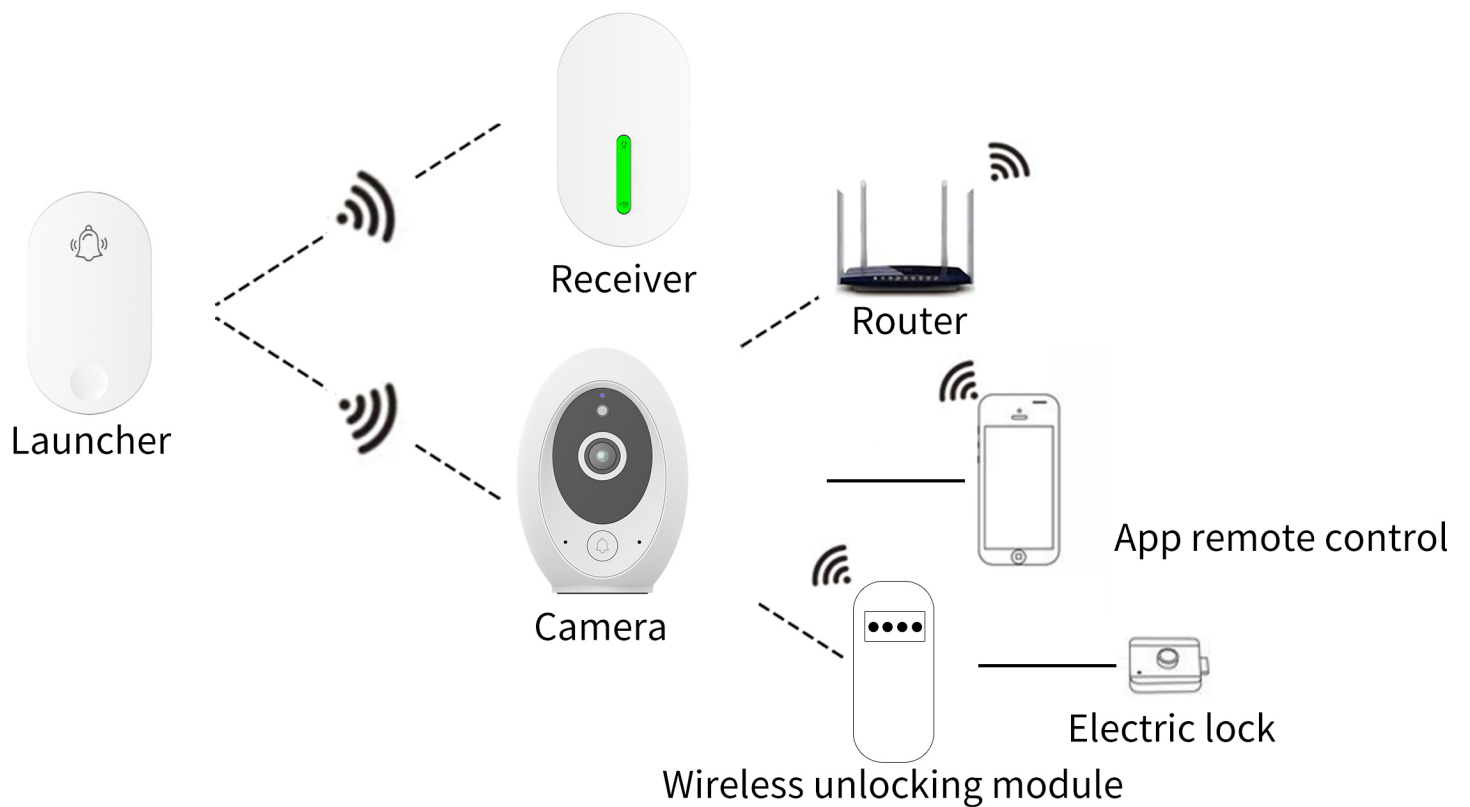

Convenience and essential security for your front door

Video Intercom

Remote Control

Touch key

1080P

Motion Detection

Password Unlock

ID card Unlock

Phone Unlock

Night Vision

Rainproof

HD camera captures clear images and transmits clear images to mobile phones.

Wireless Emergency Alert System with intercom and Monitoring.

It is not only a doorbell, but also an emergency pager for the elderly and children.

Make your life simple

- Easy connection, application operation is simple .
- Automatic video, support 128G storage.
- One key call, indoor unit and mobile phone receive push at the same time, easy to talk.
- Can be used with multiple cameras, anytime, anywhere remote monitoring.
- A variety of lock mode, indoor unit lock, mobile phone remote lock

Foreign Trade Platform best selling

- Although delicate appearance, but powerful function
- Wire connection, easy installation and stable function

【Focus on 13-year video door phone】

Video intercom

Real-time monitoring