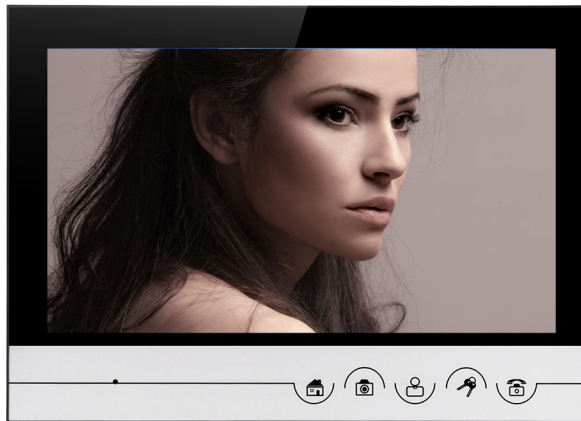

Multifunctional doorbell

Give you a different experience

Night vision

Wide angle camera

Touch key

Rainproof

Intercoming

Fingerprint unlock

Password unlock

IC Card

Take pictures and videos

Model: XSL-V90R-WIFI

Function introduction	App video intercom, unlocking, photographing and videotape
Product parameters	9-inch display, 800*480 resolution, DC15V indoor unit power supply
Connection mode	Rvv4 core wire connection
Appearance dimension	230*165*20mm
Product material	ABS engineering plastics + acrylic mirror