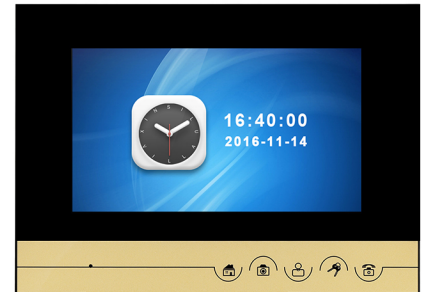

Password unlock

IC Card

Take pictures and videos

Model: XSL-V90R-WIFI

Function introduction	App video intercom, unlocking, photographing and videotape
Product parameters	9-inch display, 800*480 resolution, DC15V indoor unit power supply
Connection mode	Rvv4 core wire connection
Appearance dimension	230*165*20mm
Product material	ABS engineering plastics + acrylic mirror

Model: XSL-V90S-WIFI

Function introduction	App video intercom, unlocking, photographing and videotape
Product parameters	9-inch display, 800*480 resolution, DC15V indoor unit power supply
Connection mode	Rvv4 core wire connection
Appearance dimension	230*165*20mm
Product material	ABS engineering plastics

Model: XSL-V70MG-WIFI

Function introduction	App video intercom, unlocking, photographing and videotape
Product parameters	7-inch display, 800*480 resolution, DC15V indoor unit power supply
Connection mode	Rvv4 core wire connection
Appearance dimension	192*132*16mm
Product material	ABS engineering plastics + glass mirror