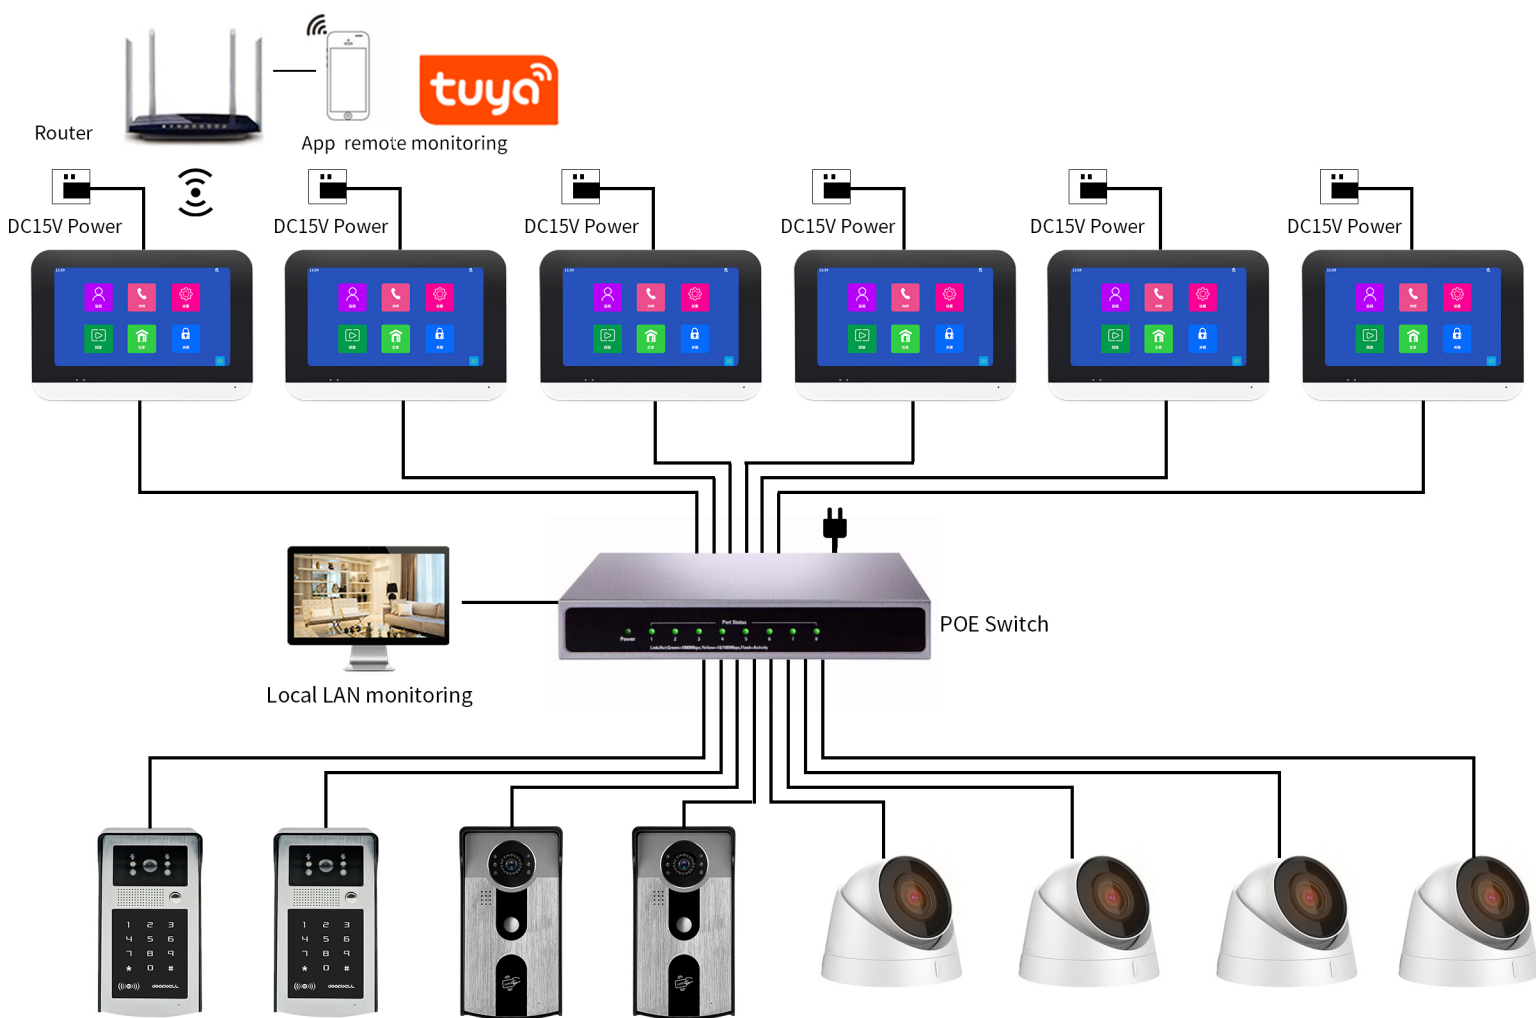

ID Card

Remote locking

Mobile detection

Night vision rainproof

Digital High Definition WiFi Doorbell Connection Diagram

1 to 1 Wiring Diagram

POE Switch Wiring Diagram

Indoor unit parameters

Model	V70MT-HD
Function introduction	APP remote video intercom, unlocking, monitoring, photographing and video recording, message and internal call
Product parameters	7-inch display, 1024 * 600 resolution
Connection mode	Network cable connection
Appearance dimension	195*132*16mm
Power supply mode	DC12 ~ 15V power supply

Outdoor unit parameters

Model	IDS-HD/IDT-HD
Function introduction	Video intercom, card swiping, password unlocking, night vision, rain proof
Camera pixel	1080P
Connection mode	Network cable connection
Appearance dimension	98*180*35mm
Power supply mode	Poe power supply / DC12 ~ 15V power supply

Model: XSL-V70RM

Function introduction	Videoe intercom, unlocking, monitoring, photographing and recording, UI operation interface
Product parameters	7-inch display, 800 * 480 resolution, DC15V indoor unit power supply
Connection mode	Rvv5 core connection
Appearance dimension	230*165*20mm
Product material	ABS engineering plastics